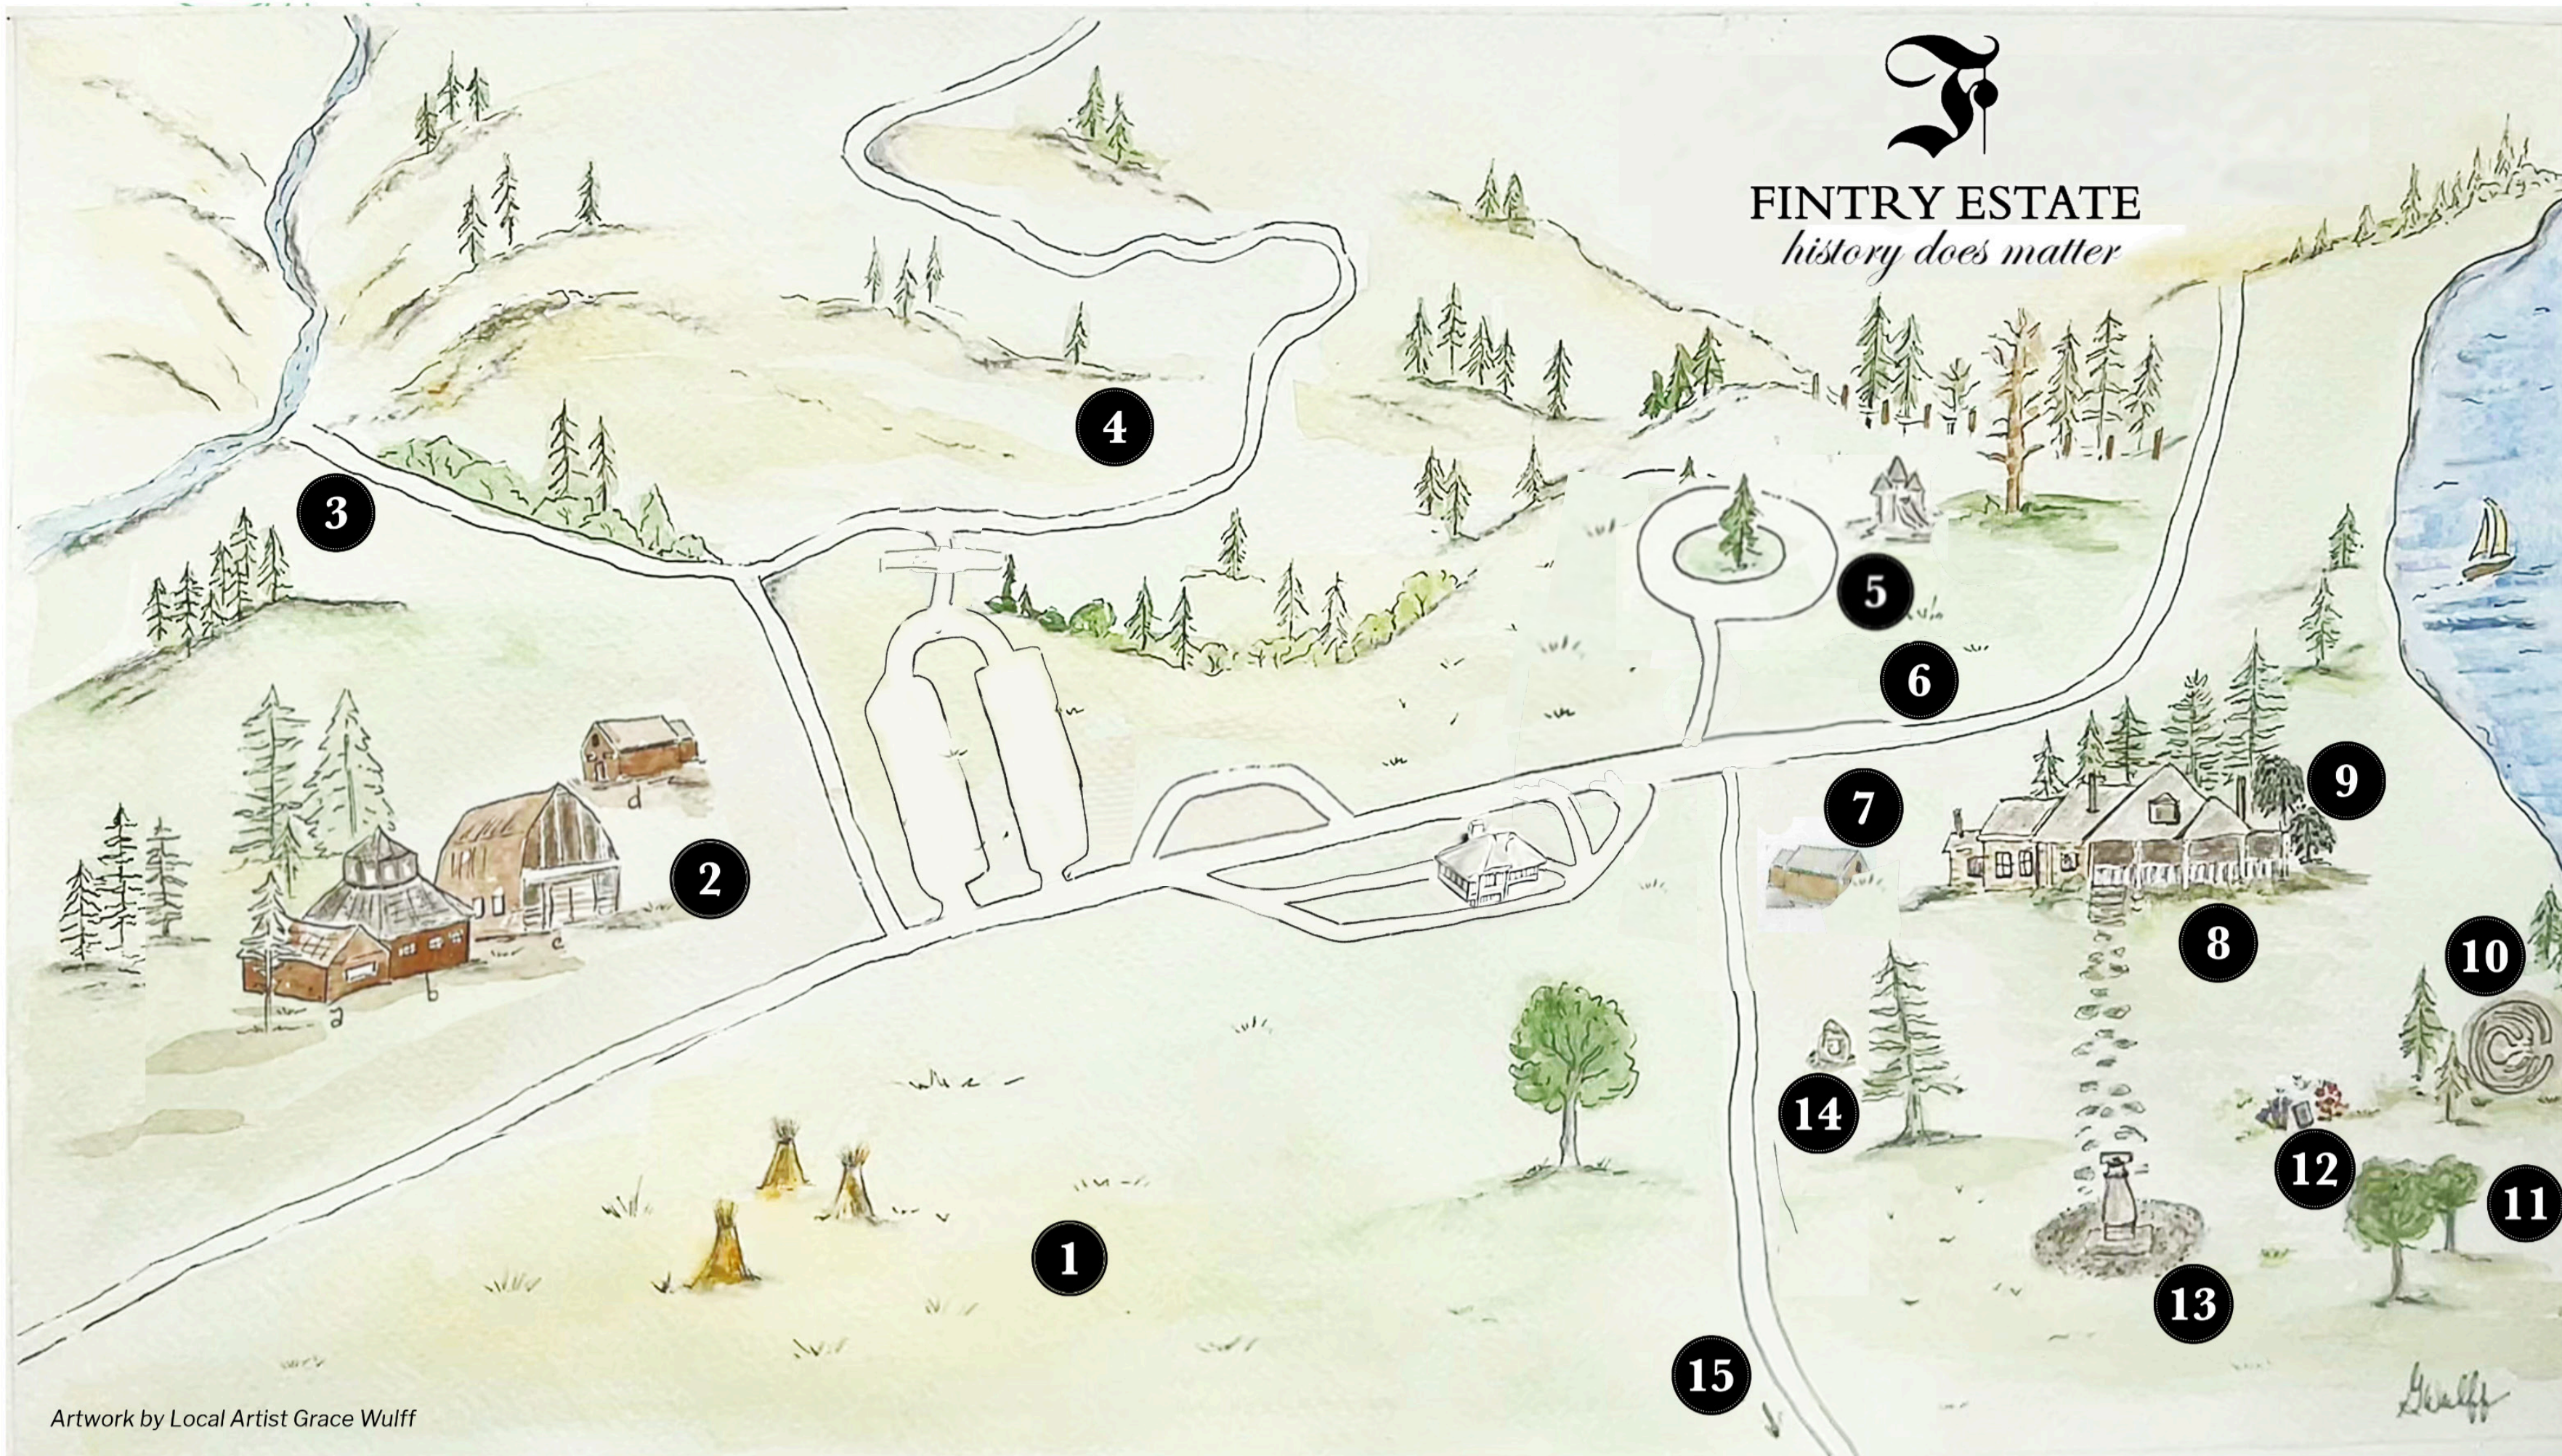

**FINTRY ESTATE**  
*history does matter*

Artwork by Local Artist Grace Wulff

1. Hayfields Orchard Site
2. Barn Complex a,b,c,d
3. Path to the Falls & Pelton Wheel Water Intake
4. Site of the Chalet
5. Group Campsite & Playground
6. Site of the Dog Kennel
7. Storage Shed
8. Manor House
9. Weeping Beech Tree
10. Labyrinth
11. Copper Beech Tree
12. Alice's Grave
13. Sundial
14. Indigenous Plaque
15. To the Packing House & Boat Launch